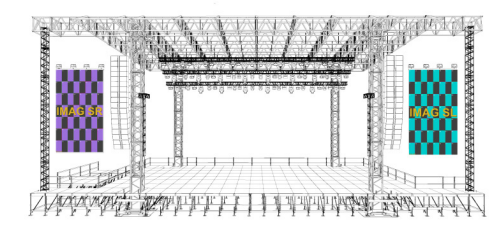

Map 1.1	X	Y	Width	Height	Real Size
IMAG SR	0	0	832	1456	4 x 7 meter
IMAG SL	832	0	832	1456	4 x 7 meter

Project
Main Stage

Show Date
21. - 24. May

Design
Nordic Rentals

Scale
Not to Scale

Venue
Jelling Music Festival 2026

Revisions #
VERSION 4.1