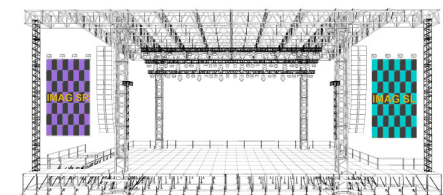

Main Stage

Project
Main Stage

Design
Nordic Rentals

Venue
Jelling Music Festival 2026

Show Date
21. - 24. May

Scale
Not to Scale

Revisions #
VERSION 4.1

Introduction