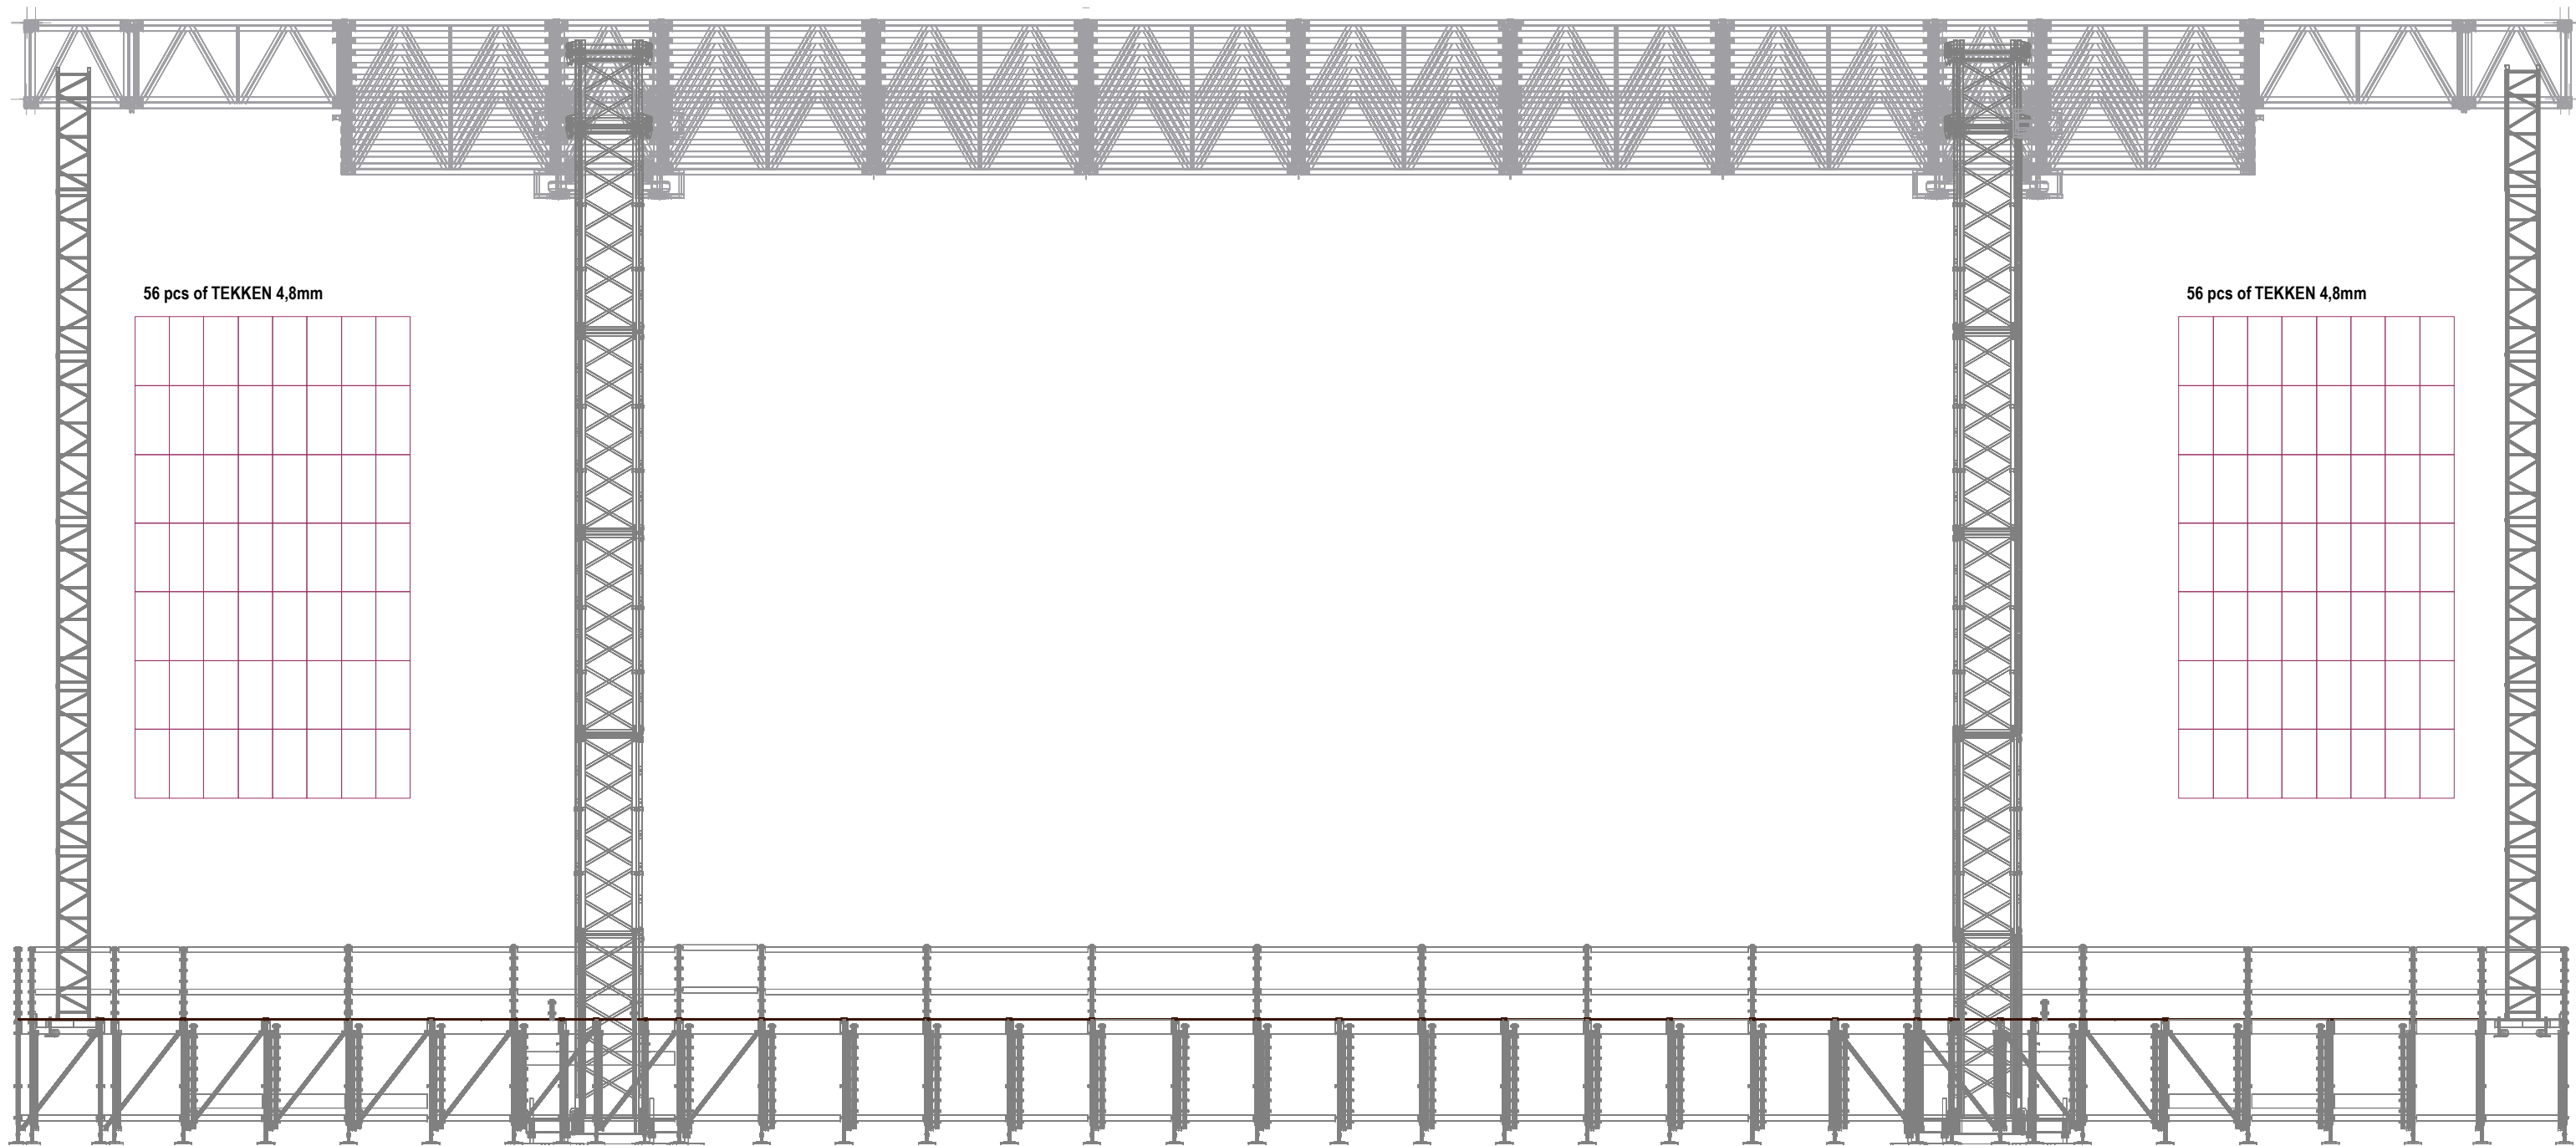

Project Main Stage	Show Date 21. - 24. May
Design Nordic Rentals	Scale Not to Scale
Venue Jelling Music Festival 2026	Revisions # VERSION 4.1