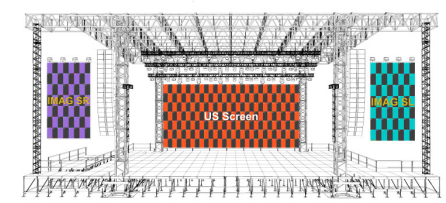

Project Main Stage	Show Date 21. - 24. May
Design Nordic Rentals	Scale Not to Scale
Venue Jelling Music Festival 2026	Revisions # VERSION 4.1