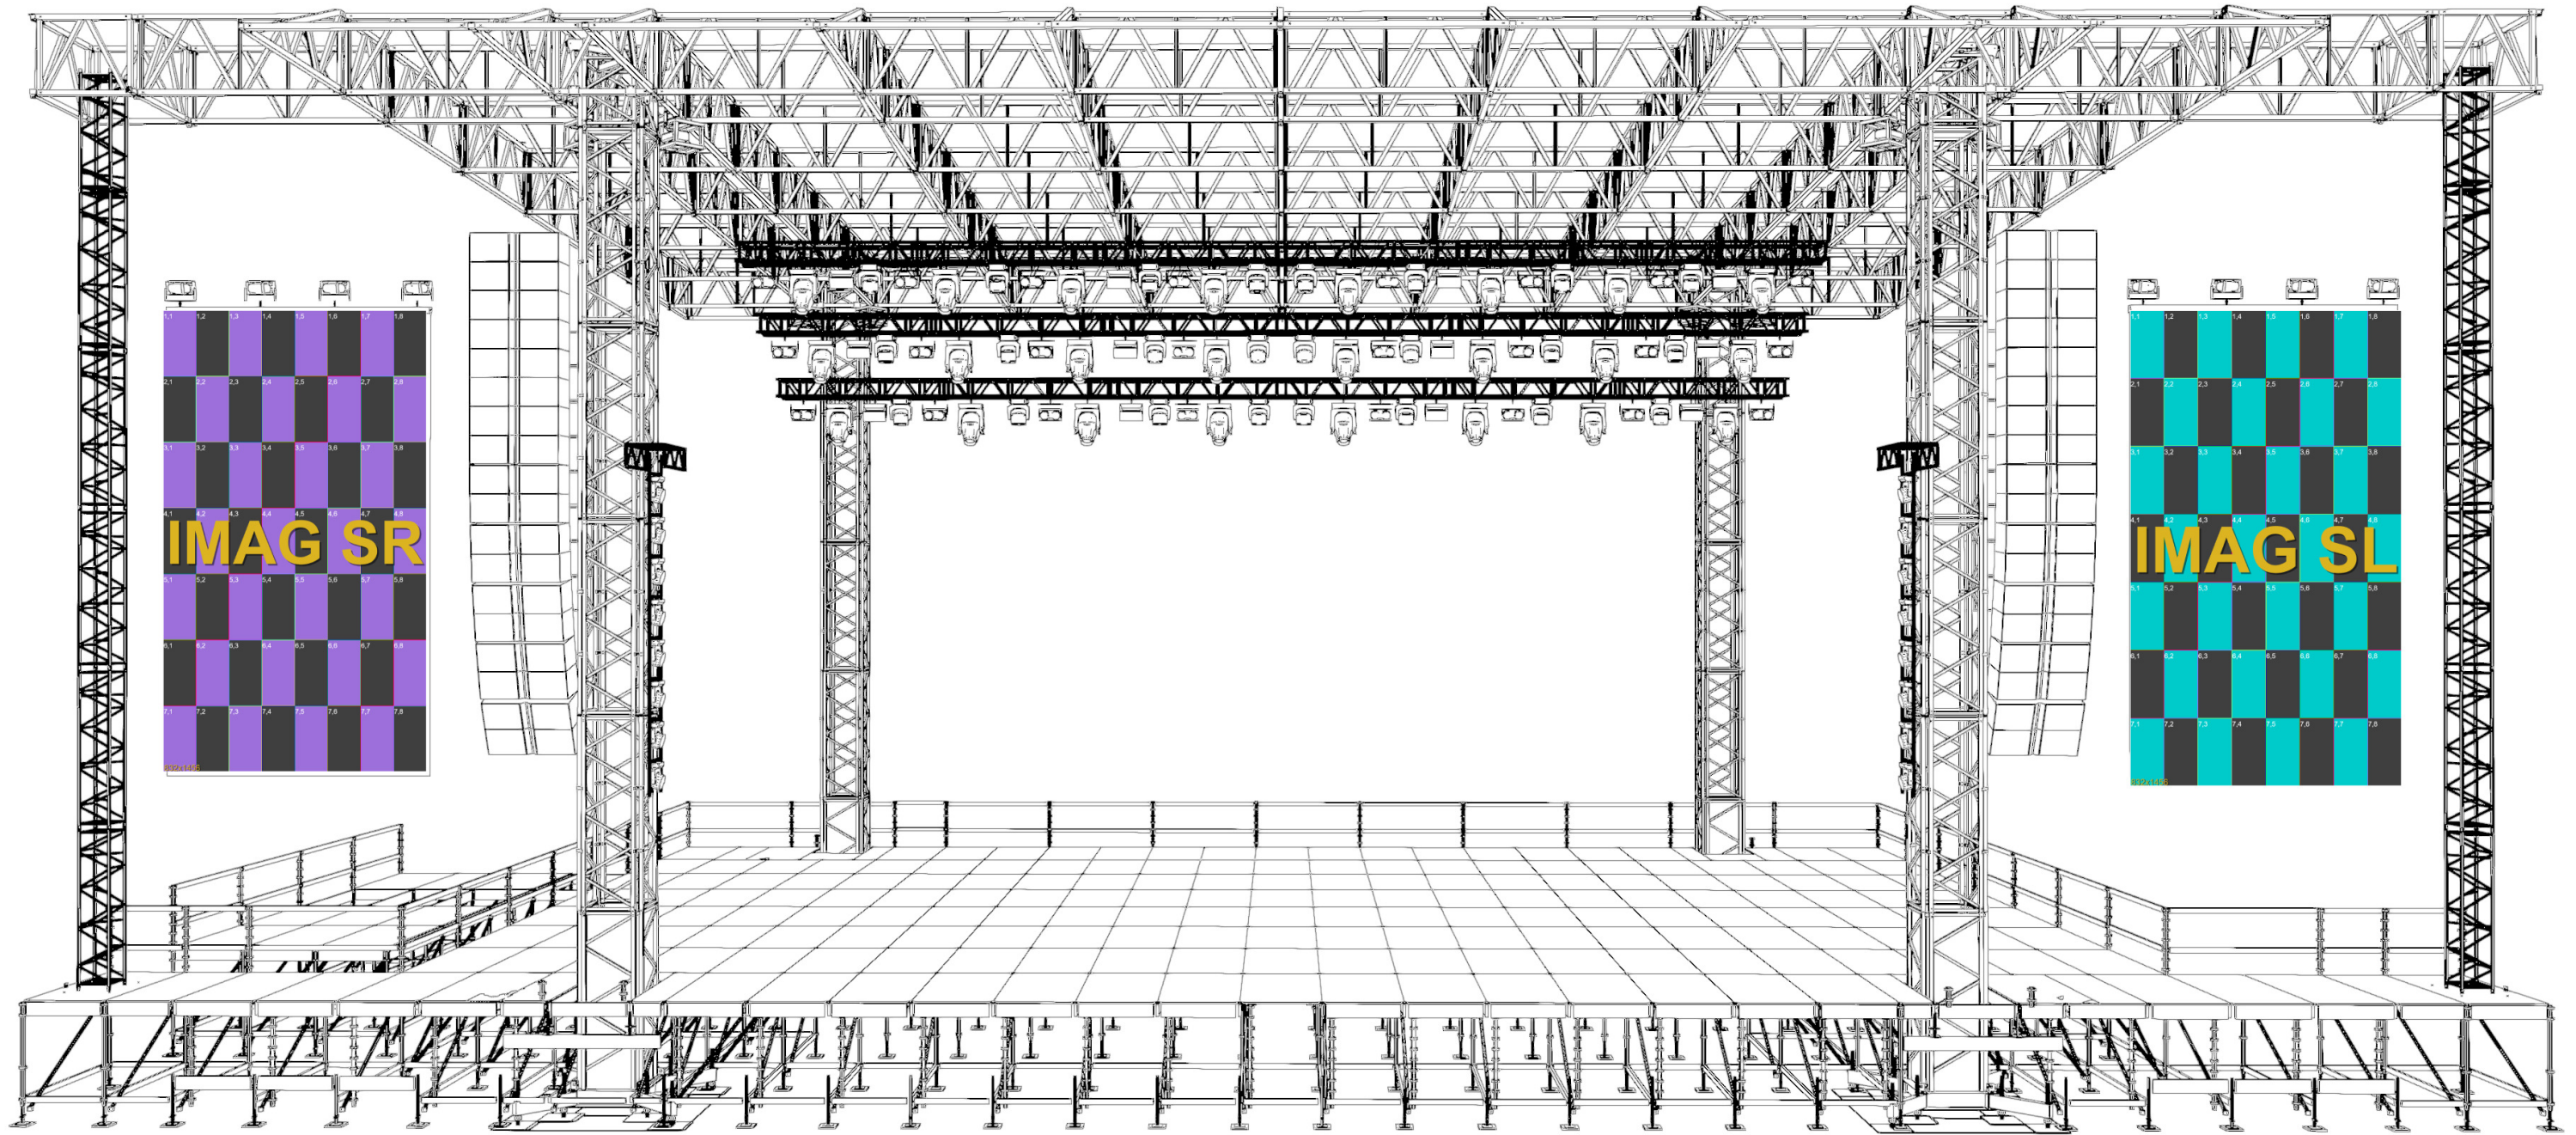

Project
Main Stage

Design
Nordic Rentals

Venue
Jelling Music Festival 2026

Show Date
21. - 24. May

Scale
Not to Scale

Revisions #
VERSION 4.1