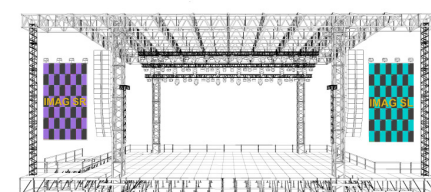

Introduction

This PDF outlines the video specification provided for the Main Stage at Jelling Music Festival 2026. It contains all relevant technical information available to visiting artists and their production teams regarding video, control, and system infrastructure for their shows during 21. - 24. May 2026. The document details the supplied screens, control and network setup, positions, and configuration. It also describes the available crew and system support on site. This specification should be used as the technical reference when advancing and preparing artist shows for the Main Stage.

Count	LED List	Nits	INFO
112 Pcs	Uniview Tekken 4.8mm 50x100 cm Outdoor	5000 Nits	2 x IMAGS

Count	Control List	Info
1 Pcs	Analog Way Eikos 4k	Stage Right for Artist & Broadcast input
4 Pcs	Novastar Mctrl 4k LED Controller	For Tekken Screen
1 Pcs	Lightware 4k Fiber HDMI	FOH -> Stage Right
1 Pcs	Broadcast Car	Not an Nordic Rentals delivery

Count	Artist SDI / Ethernet Lines	Info
2 Pcs	Lightware Fiber hdmi Exender 4K	FOH --> SR(For Screen)
2 Pcs	SDI-Camera Feed	SR --> FOH
1 Pcs	Lightware Fiber hdmi Exender 4K	SL --> SR(For Screen)
1 Pcs	Analog Way Eikos 10 inputs, 2 Outputs(HDMI,SDI)	For video input to screen
1 Pcs	SDI-Camera Feed	SR
1 Pcs	SDI-Camera Feed	SL

Count	Crew	Info
1 Pcs	FOH Light	Day / Evening
2 Pcs	Light System	Day / Evening
1 Pcs	Video System	Day / Evening