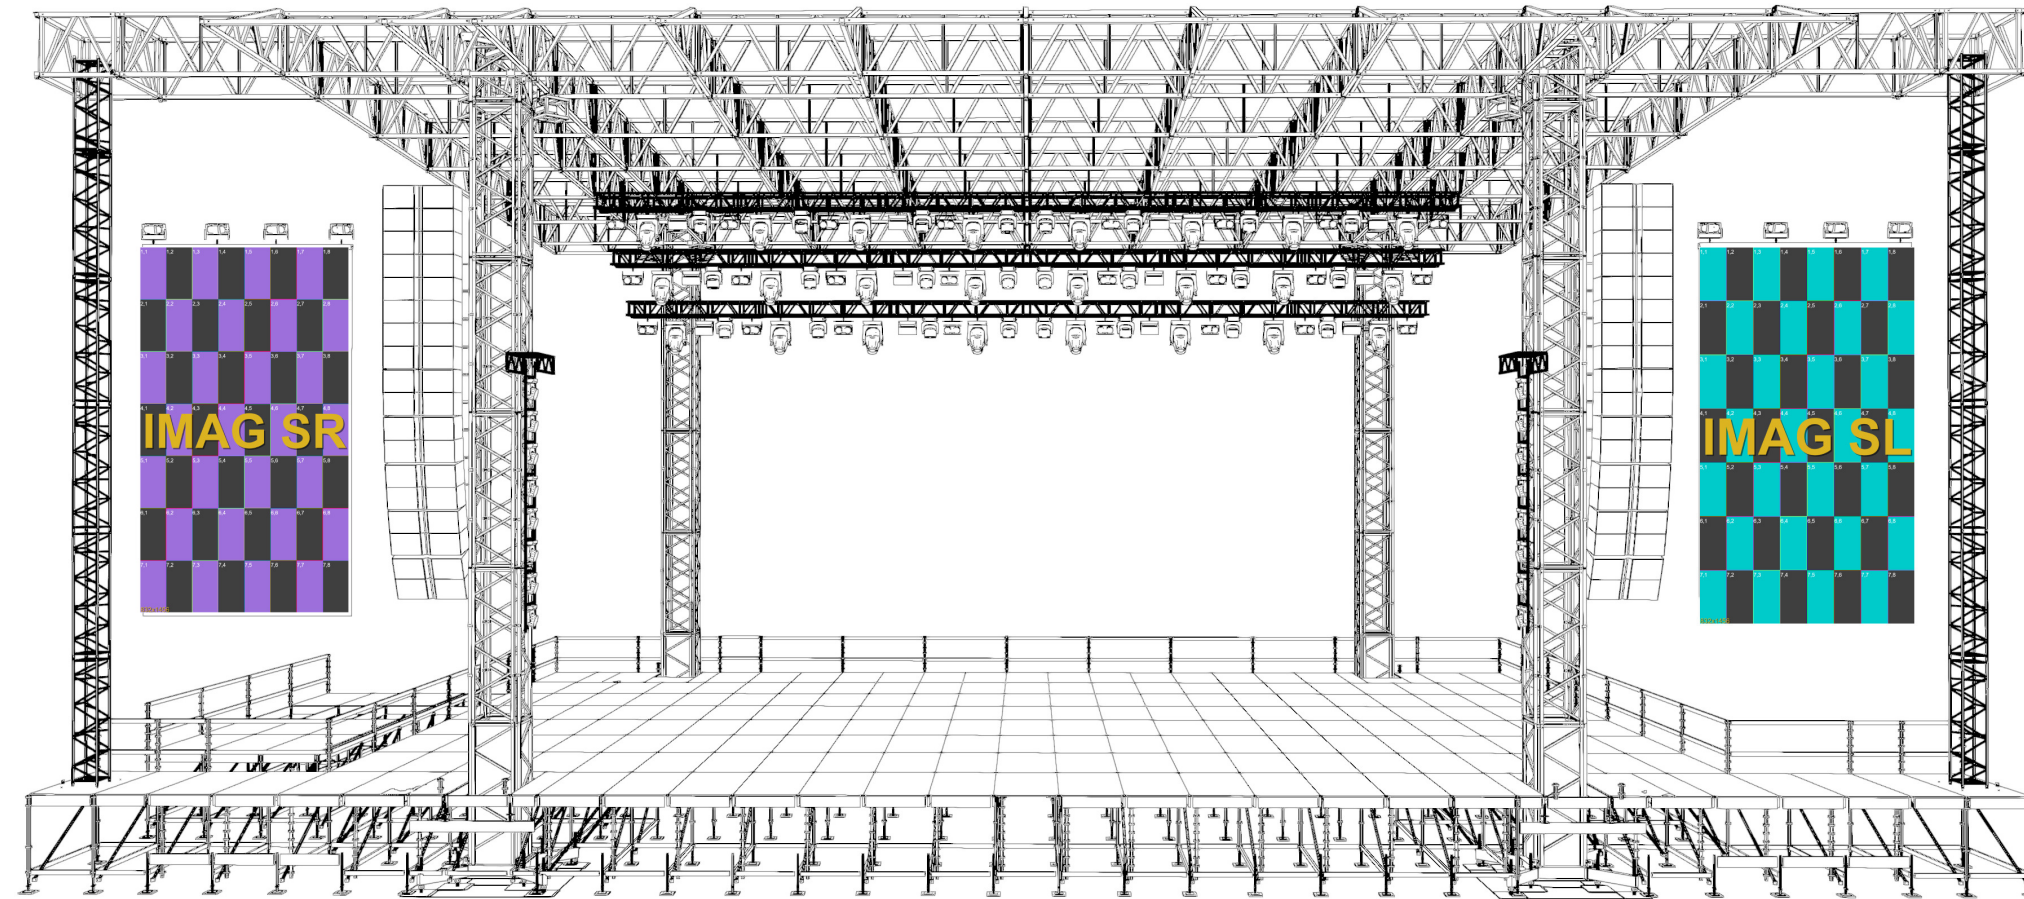

Count	Artist SDI / Ethernet Lines	Info
2 Pcs	Lightware Fiber hdmi Exender 4K	FOH --> SR(For Screen)
2 Pcs	SDI-Camera Feed	SR --> FOH
1 Pcs	Lightware Fiber hdmi Exender 4K	SL --> SR(For Screen)
1 Pcs	Analog Way Eikos 10 inputs, 2 Outputs(HDMI,SDI)	For video input to screen
1 Pcs	SDI-Camera Feed	SR
1 Pcs	SDI-Camera Feed	SL

Map 1.1	X	Y	Width	Height	Real Size
IMAG SR	0	0	832	1456	4 x 7 meter
IMAG SL	832	0	832	1456	4 x 7 meter

Project
Main Stage

Show Date
21. - 24. May

Design
Nordic Rentals

Scale
Not to Scale

Venue
Jelling Music Festival 2026