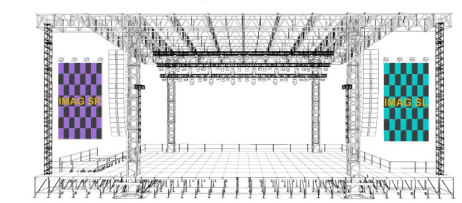

Project Main Stage	Show Date 21. - 24. May
Design Nordic Rentals	Scale Not to Scale
Venue Jelling Music Festival 2026	Revisions # VERSION 4.1